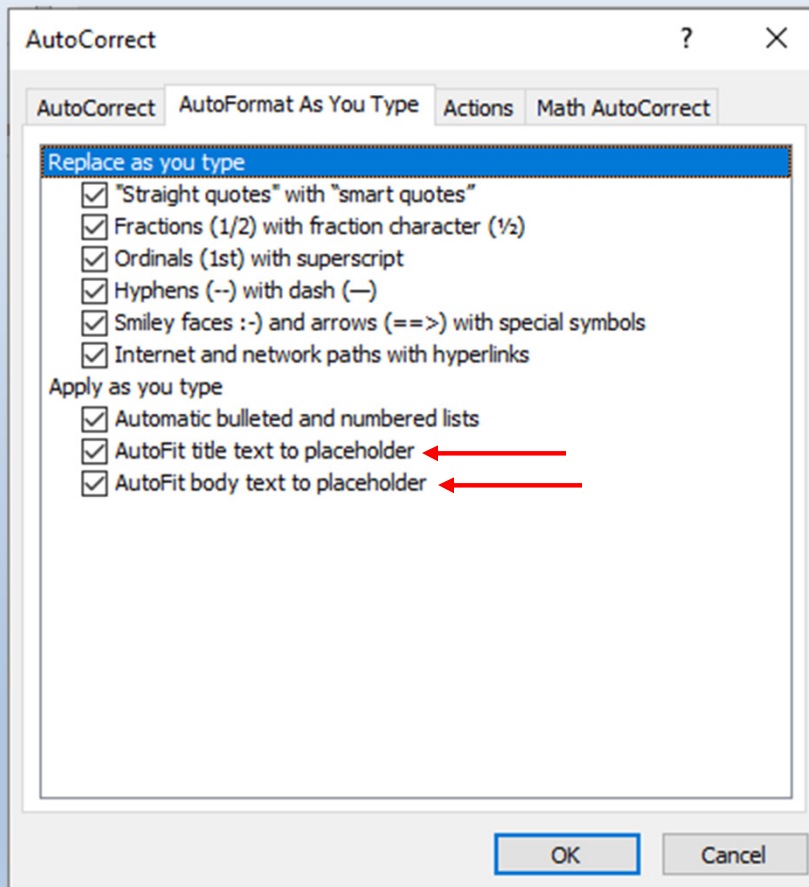

Turn Off Autofit (cont.)

- Deselect autofit title and/or body checked boxes
- Click OK twice to save changes