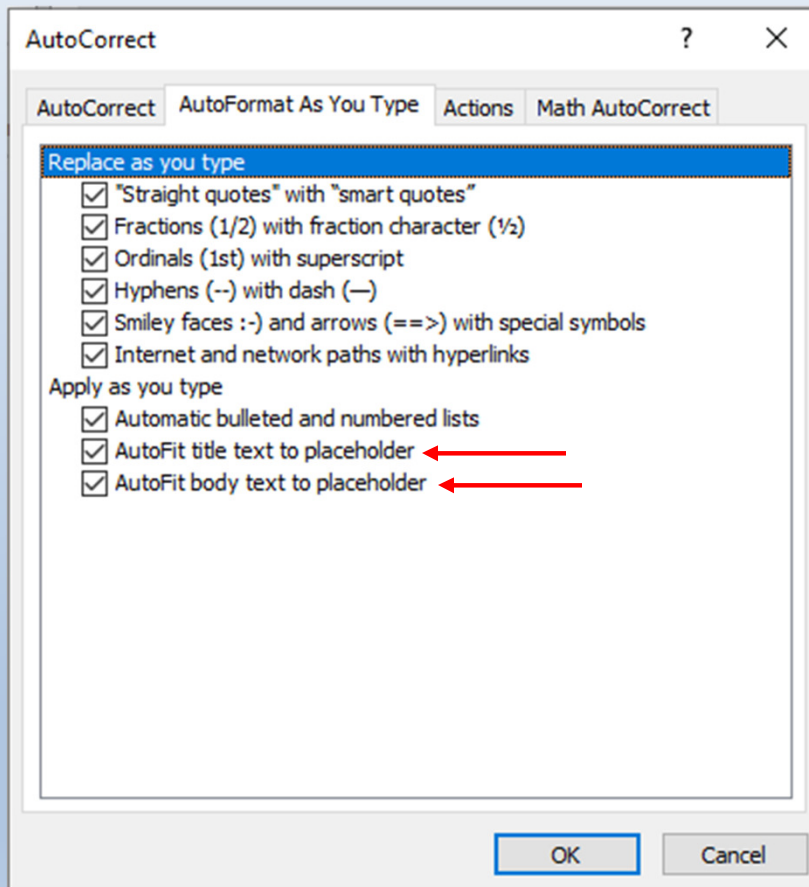

Tips And Tricks

March 18, 2019

Turn Off Autofit PowerPoint Feature

- Does preset font size automatic changes as you type annoy you?
- PowerPoint has autofit feature
 - Click file>options>proofing>autocorrect options>autoformat as you type>apply as you type

Turn Off Autofit (cont.)

- Deselect autofit title and/or body checked boxes
- Click OK twice to save changes

Open File Manager at Logon

- To open file manager at logon
 - Open file manager and navigate to folder to open at logon
 - Click on view
 - Select options
 - Scroll down to restore previous folder at logon and select
 - Click save twice